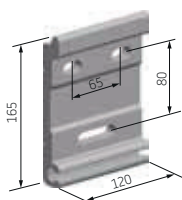

Wandmontagesteun

Plafondmontagesteun

Verlengde wandmontagesteun

standaard